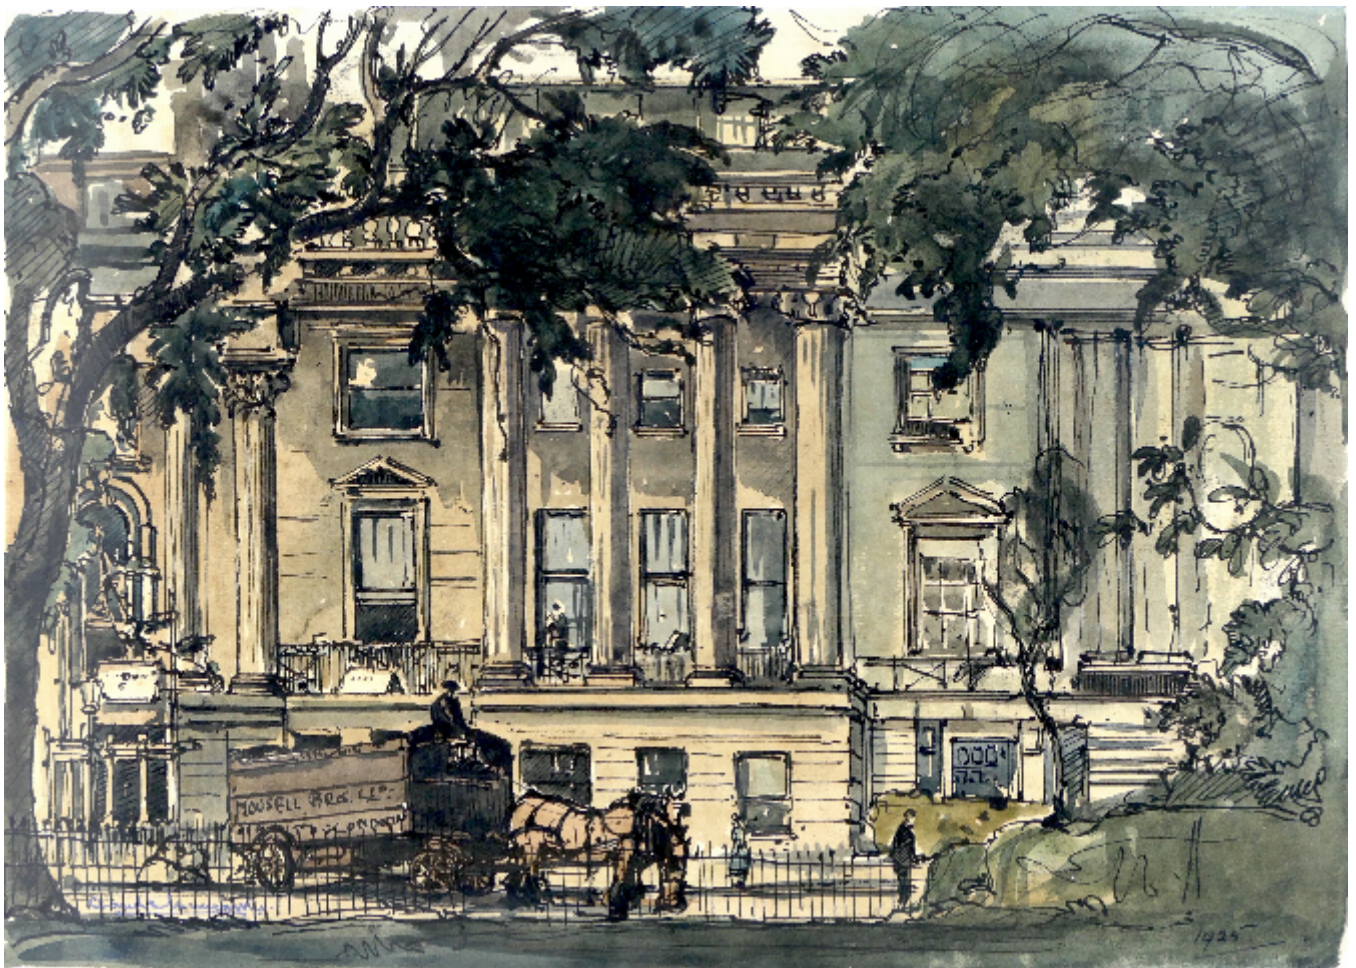

Houses in Regent's Park: Cornwall Terrace with a Mousell Bros.
Removals Wagon

Claude Muncaster R.W.S., P.R.S.M.A

£300

REF: 1109

Height: 21.5 cm (8.5")

Width: 30 cm (11.8")

Framed Height: 40 cm (15.7")

Framed Width: 47 cm (18.5")

Description

This is a view over the Outer Circle in Regent's Park, towards Cornwall Terrace, with a Mousell Bros. removals wagon. Mousell Bros were originally a Leamington Spa-based company which became one of the UK's largest removals contractors by the early 20th century, with a number of London branches. Horses were still used by removal companies up to World War II.